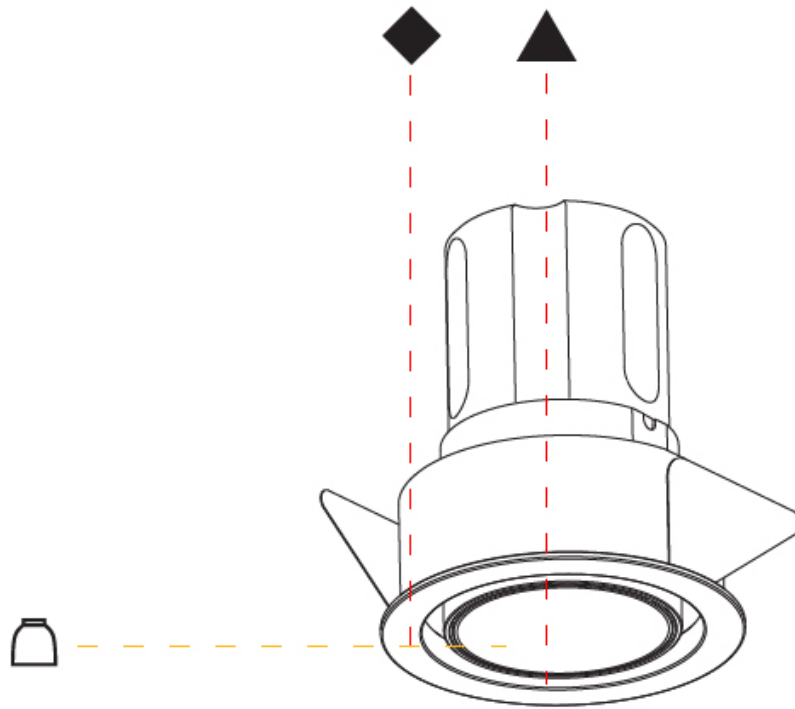

INVADER ADJUSTABLE RECESSED

A37962-

PROJECT	_____
TYPE	_____
SPECIFIER	_____
QUANTITY	_____
DATE	_____