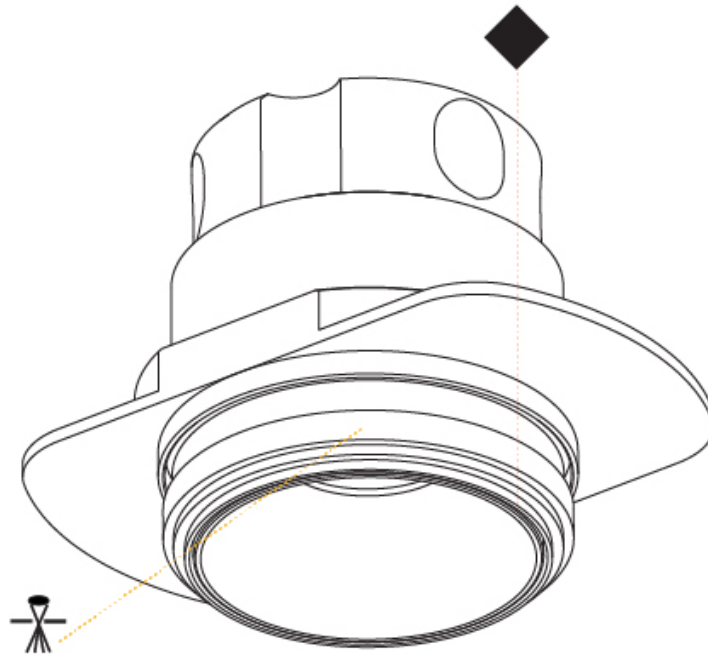

INVADER STANDARD TRIMLESS

A37905-

PROJECT

TYPE

SPECIFIER

QUANTITY

DATE

A