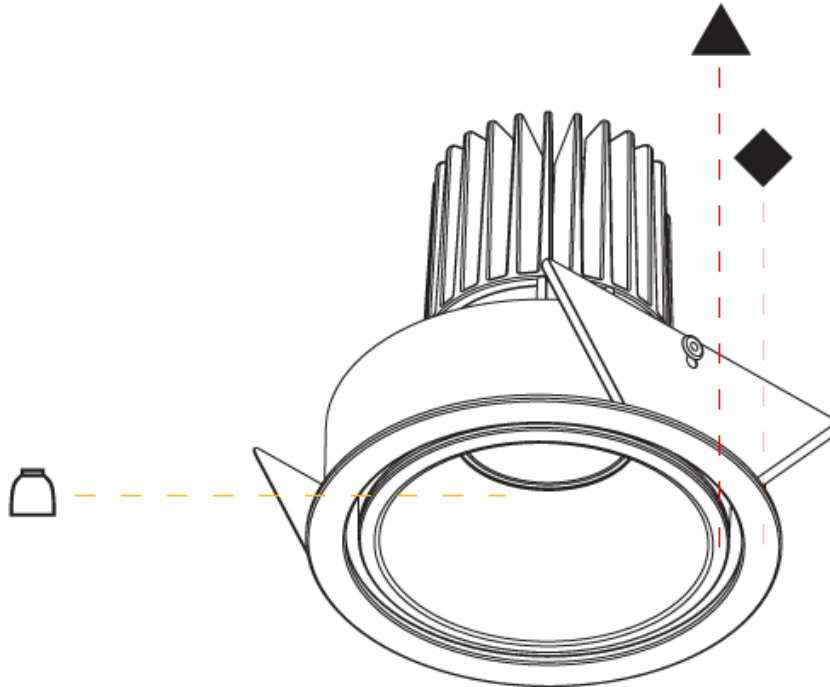

INVADER ADJUSTABLE RECESSED

A35539-

PROJECT _____

TYPE _____

SPECIFIER _____

QUANTITY _____

DATE _____

A