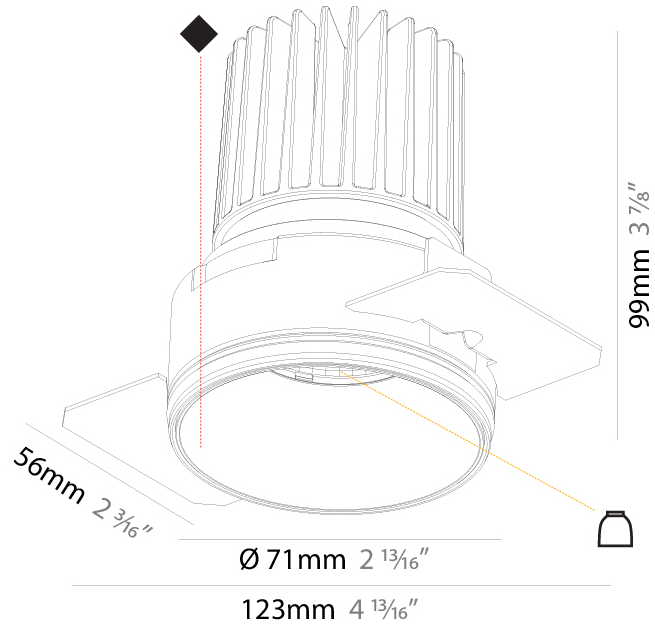

PHYSICAL

Shape: Round
Diameter (mm): 71
Diameter (in): 2 13/16
Depth (mm): 99
Depth (in): 3 7/8
Ceiling Thickness (mm): 10 / 12.5 / 15
Ceiling Thickness (in): 3/8 or 1/2 or 9/16
Min. Recessing Depth (mm): 115
Min. Recessing Depth (in): 4 1/2
Light Distribution: Downlight
Weight (kg): 0.342
Weight (lbs): 3/4
Fixture Finish: SSR / BKV / CWI / CRY / HAB / UFT / ITA / RUA / FTG / MYG / LOD / PUS / FRO / FUP / KIA / POP / BLS / SPG / MEY / GOH / GUM / CHC / COM / ABZ / JAG / OBR / MOS / ROR
Fixture Material: Aluminum
Cut-out Measurements: 79mm / 3 1/8"
Upon Request: Unique Sizes Unique Ceiling Thickness

ELECTRICAL

Lamp Type: LED (Zhaga Standard)
Input Wattage (W): 13.3
Total Output Wattage (W): 12
Dimming: Tri-Mode (Non-Dimming and Phase Dimming (120Vac only) and 0-10V Dimming)
Driver Included: No
Driver Location: Recessed Housing
Driver Type: Constant Current - Universal
Driver Class: Class 2
Housing: See components
Input Voltage (V): 120 - 277
Constant Current (MA): 350

LED

Number of LEDs: 1
Color Temperature (°K): 2700 / 3000 / 3500 / 4000
Max. Delivered Lumen (lm): 890 / 920 / 970 / 990
Nominal Lumen (lm): 1304 / 1352 / 1421 / 1450
CRI: >90 CRI
Lamp Life (hrs): 50000
Upon Request: RGB-W Tunable White Special Color Temperature

OPTICAL

Reflector: 20 / 40 / 60
Adjustability: Fixed
Upon Request: Special Beam Angles

RATINGS AND CERTIFICATIONS

Certified By: Certified for North American Standards
IP rating: IP20