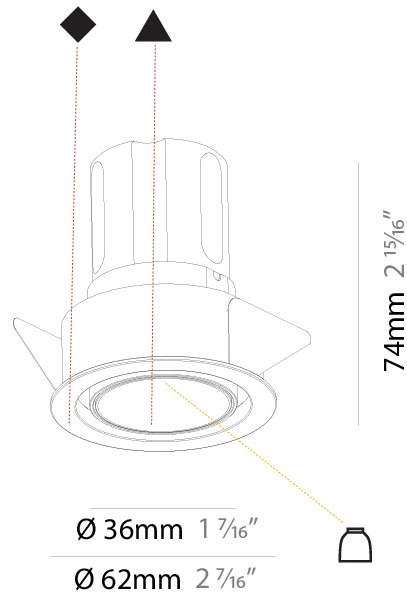

GENERAL

Series: Invader Standard
Subseries: Invader Adjustable
Brand: Prolicht
Division: Architectural
Mounting Type: Recessed
Mounting Location: Ceiling
Subcategory: Downlight

PHYSICAL

Shape: Round
Diameter (mm): 62
Diameter (in): 2 7/16
Height (mm): 74
Height (in): 2 15/16
Min. Recessing Depth (mm): 150
Min. Recessing Depth (in): 5 7/8
Light Distribution: Adjustable / Direct
Weight (kg): 0.138
Weight (lbs): 0.304
Fixture Finish: SSR / BKV / CWI / CRY / HAB / UFT / ITA / RUA / FTG / MYG / LOD / PUS / FRO / FUP / KIA / POP / BLS / SPG / MEY / GOH / GUM / CHC / COM / ABZ / JAG / OBR / MOS / ROR
Fixture Material: Aluminum
Cut-out Measurements: 57mm / 2 1/4"

ELECTRICAL

Lamp Type: LED (Zhaga Standard)
Input Wattage (W): 7.7
Total Output Wattage (W): 7
Dimming: Tri-Mode (Non-Dimming and Phase Dimming (120Vac only) and 0-10V Dimming)
Driver Included: No
Driver Location: Remote
Driver Type: Constant Current - 120 / 277Vac
Input Voltage (V): 120 - 277
Constant Current (MA): 250

LED

Number of LEDs: 1
Color Temperature (°K): 2700 / 3000 / 3500 / 4000
Max. Delivered Lumen (lm): 660 / 690 / 725 / 740
CRI: >90 CRI
Lamp Life (hrs): 50000

OPTICAL

Reflector°: 33 / 47 / 65
Adjustability: Rotational 180°; Tilt 30°

RATINGS AND CERTIFICATIONS

Certified By: Certified for North American Standards
IP rating: IP20

	150mm 5 7/8"	57mm 2 1/4"	10 - 15mm 3/8" - 9/16"	180°	± 15°	

A