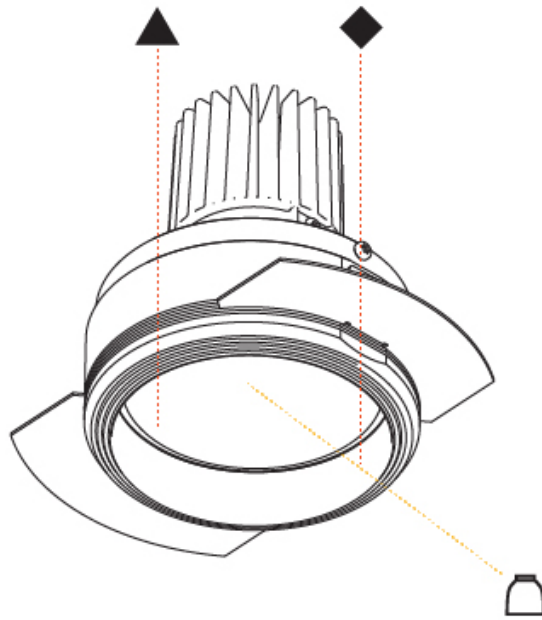

INVADER ADJUSTABLE TRIMLESS

A35574-

PROJECT

TYPE

SPECIFIER

QUANTITY

DATE

A