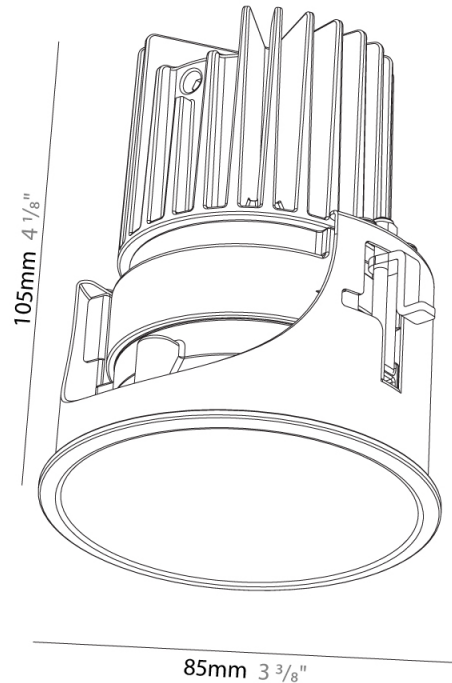

1. To build a product code in our configurator select the specify button on the base model # product page
2. To build a manual product code on this datasheet choose from the options listed below in blue font and add the suffix to the base model #

GENERAL

Series: Invader Standard
Brand: Prolicht
Division: Architectural
Mounting Type: Recessed
Mounting Location: Ceiling
Subcategory: Downlight

PHYSICAL

Shape: Round
Diameter (mm): 85
Diameter (in): 3 ³/₈
Height (mm): 105
Height (in): 4 ¹/₈
Ceiling Thickness (mm): 5 - 30
Ceiling Thickness (in): 1/16 - 1 3/16
Min. Recessing Depth (mm): 110
Min. Recessing Depth (in): 4 ⁵/₁₆
Light Distribution: Downlight
Weight (kg): 0.319
Weight (lbs): 0.7
Fixture Finish: SSR / BKV / CWI / CRY / HAB / UFT / ITA / RUA / FTG / MYG / LOD / PUS / FRO / FUP / KIA / POP / BLS / SPG / MEY / GOH / GUM / CHC / COM / ABZ / JAG / OBR / MOS / ROR
Fixture Material: Aluminum Die Cast
Cut-out Measurements: D = 80mm / 3 1/8"

ELECTRICAL

Lamp Type: LED (Zhaga Standard)
Total Output Wattage (W): 15
Dimming: Dali Dimming
Driver Included: No
Driver Location: Recessed Housing
Housing: See components
Input Voltage (V): 120
Constant Current (MA): 350

LED

Number of LEDs: 1
Color Temperature (°K): Warm Dim
Max. Delivered Lumen (lm): 760
Nominal Lumen (lm): 1140
CRI: >90 CRI
Lamp Life (hrs): 50000

OPTICAL

Reflector°: 20 / 40 / 60

RATINGS AND CERTIFICATIONS

Certified By: Certified for North American Standards
IP rating: IP20