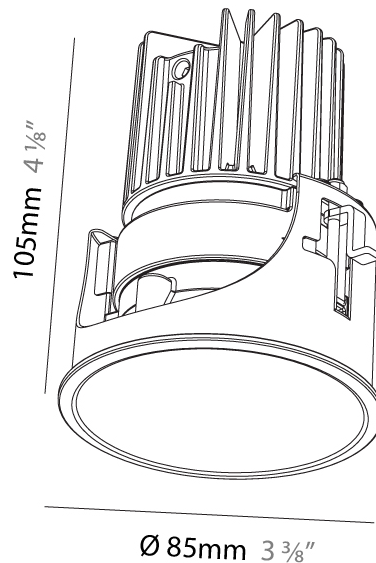

GENERAL

Series: Invader Standard
Subseries: Invader Standard
Brand: Prolight
Division: Architectural
Mounting Type: Recessed
Mounting Location: Ceiling
Subcategory: Downlight

PHYSICAL

Shape: Round
Diameter (mm): 85
Diameter (in): 3 3/8
Height (mm): 105
Height (in): 4 1/8
Ceiling Thickness (mm): 5 - 30
Min. Recessing Depth (mm): 110
Min. Recessing Depth (in): 4 5/16
Light Distribution: Downlight
Weight (kg): 0.322
Weight (lbs): 0.71
Fixture Finish: SSR / BKV / CWI / CRY / HAB / UFT / ITA / RUA / FTG / MYG / LOD / PUS / FRO / FUP / KIA / POP / BLS / SPG / MEY / GOH / GUM / CHC / COM / ABZ / JAG / OBR / MOS / ROR
Fixture Material: Aluminum
Cut-out Measurements: Dia: 80mm 3 1/8"

ELECTRICAL

Lamp Type: LED (Zhaga Standard)
Input Wattage (W): 14.3
Total Output Wattage (W): 13
Dimming: Tri-Mode (Non-Dimming and Phase Dimming (120Vac only) and 0-10V Dimming)
Driver Included: No
Driver Location: Recessed Housing
Driver Type: Constant Current - Universal
Housing: See components
Input Voltage (V): 120 - 277
Constant Current (MA): 350

LED

Number of LEDs: 1
Color Temperature (°K): 2700 / 3000 / 3500 / 4000
Max. Delivered Lumen (lm): 870 / 910 / 951 / 970
Nominal Lumen (lm): 1304 / 1352 / 1421 / 1450
CRI: >90 CRI
Lamp Life (hrs): 50000

OPTICAL

Reflector: 20 / 40 / 60

RATINGS AND CERTIFICATIONS

Certified By: Certified for North American Standards
IP rating: IP20