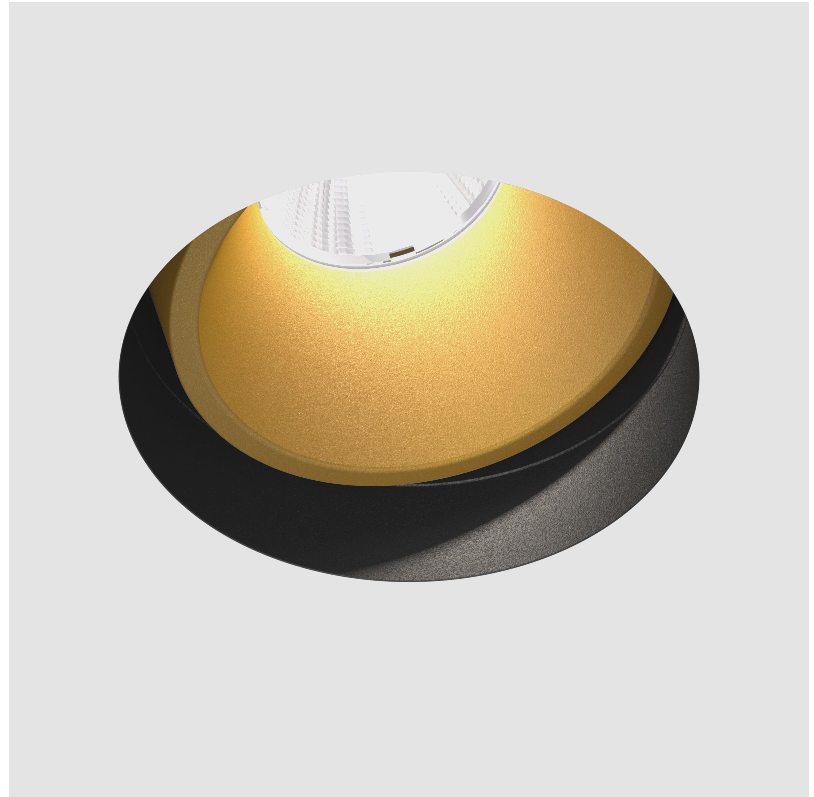

PHYSICAL

Shape: Round
Diameter (mm): 90
Diameter (in): 3 9/16
Height (mm): 126
Height (in): 4 15/16
Ceiling Thickness (mm): 10 / 12.5 / 15
Ceiling Thickness (in): 3/8 or 1/2 or 9/16
Min. Recessing Depth (mm): 115
Min. Recessing Depth (in): 4 1/2
Light Distribution: Adjustable / Direct
Weight (kg): 0.65
Weight (lbs): 1.43
Fixture Finish: SSR / BKV / CWI / CRY / HAB / UFT / ITA / RUA / FTG / MYG / LOD / PUS / FRO / FUP / KIA / POP / BLS / SPG / MEY / GOH / GUM / CHC / COM / ABZ / JAG / OBR / MOS / ROR
Fixture Material: Aluminum
Cut-out Measurements: 115mm / 4 1/2"
Upon Request: Unique Sizes Unique Ceiling Thickness

ELECTRICAL

Lamp Type: LED (Zhaga Standard)
Input Wattage (W): 16.5
Total Output Wattage (W): 14.7
Dimming: Dali Dimming
Driver Included: No
Driver Location: Recessed Housing
Driver Type: Constant Current - 120Vac
Driver Class: Class 2
Housing: See components
Input Voltage (V): 120
Constant Current (MA): 350

LED

Number of LEDs: 1
Color Temperature (°K): Warm Dim
Max. Delivered Lumen (lm): 770
CRI: >90 CRI
Lamp Life (hrs): 50000
Upon Request: RGB-W Tunable White Special Color Temperature Special LED

OPTICAL

Reflector: 20 / 40 / 60
Adjustability: Rotational 180°; Tilt 30°

RATINGS AND CERTIFICATIONS

Certified By: Certified for North American Standards
IP rating: IP20