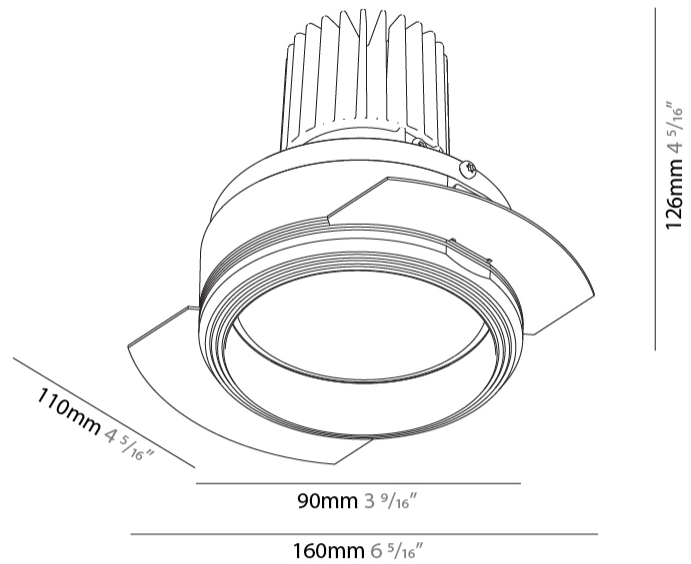

PHYSICAL

Shape: Round
Diameter (mm): 90
Diameter (in): 3 9/16
Height (mm): 126
Height (in): 4 15/16
Ceiling Thickness (mm): 10 / 12.5 / 15
Ceiling Thickness (in): 3/8 or 1/2 or 9/16
Min. Recessing Depth (mm): 115
Min. Recessing Depth (in): 4 1/2
Light Distribution: Adjustable / Direct
Weight (kg): 0.65
Weight (lbs): 1.43
Fixture Finish: SSR / BKV / CWI / CRY / HAB / UFT / ITA / RUA / FTG / MYG / LOD / PUS / FRO / FUP / KIA / POP / BLS / SPG / MEY / GOH / GUM / CHC / COM / ABZ / JAG / OBR / MOS / ROR
Fixture Material: Aluminum
Cut-out Measurements: 115mm / 4 1/2"
Upon Request: Unique Sizes Unique Ceiling Thickness

ELECTRICAL

Lamp Type: LED (Zhaga Standard)
Input Wattage (W): 16.5
Total Output Wattage (W): 14.7
Dimming: Dali Dimming
Driver Included: No
Driver Location: Recessed Housing
Driver Type: Constant Current - 120Vac
Driver Class: Class 2
Housing: See components
Input Voltage (V): 120
Constant Current (MA): 350

LED

Number of LEDs: 1
Color Temperature (°K): Warm Dim
Max. Delivered Lumen (lm): 770
CRI: >90 CRI
Lamp Life (hrs): 50000
Upon Request: RGB-W Tunable White Special Color Temperature Special LED

OPTICAL

Reflector: 20 / 40 / 60
Adjustability: Rotational 180°; Tilt 30°

RATINGS AND CERTIFICATIONS

Certified By: Certified for North American Standards
IP rating: IP20