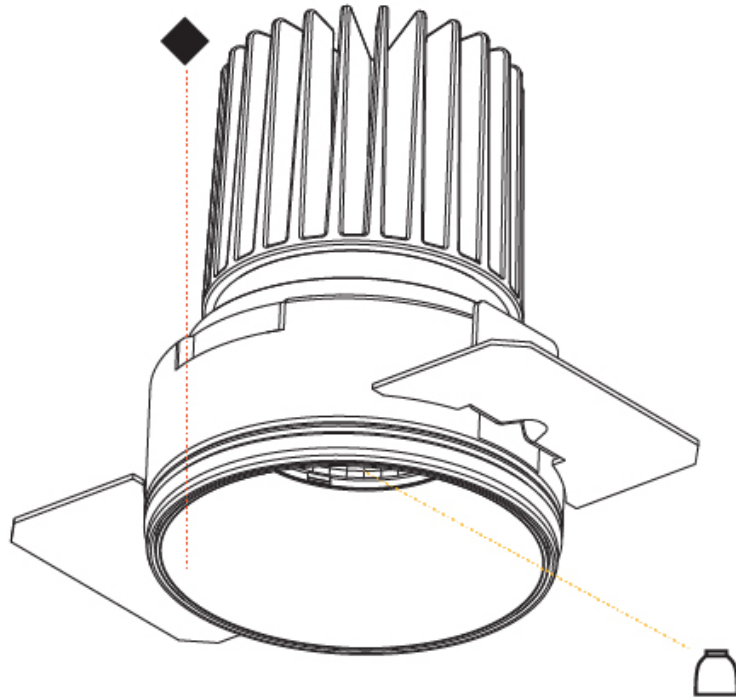

INVADER STANDARD TRIMLESS

A35576-

PROJECT	_____
TYPE	_____
SPECIFIER	_____
QUANTITY	_____
DATE	_____