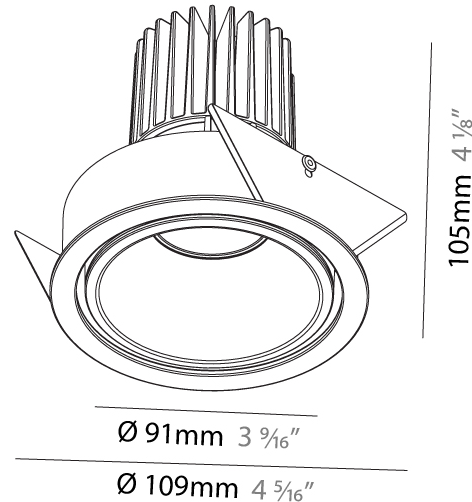

1. To build a product code in our configurator select the specify button on the base model # product page
2. To build a manual product code on this datasheet choose from the options listed below in blue font and add the suffix to the base model #

GENERAL

Series: Invader Standard
Subseries: Invader Adjustable
Brand: Prolight
Division: Architectural
Mounting Type: Recessed
Mounting Location: Ceiling
Subcategory: Downlight

PHYSICAL

Shape: Round
Diameter (mm): 109
Diameter (in): 4 5/16
Height (mm): 105
Height (in): 4 1/8
Min. Recessing Depth (mm): 120
Min. Recessing Depth (in): 4 3/4
Light Distribution: Adjustable / Downlight
Weight (kg): 0.421
Weight (lbs): 0.93
Fixture Finish: [SSR / BKV / CWI / CRY / HAB / UFT / ITA / RUA / FTG / MYG / LOD / PUS / FRO / FUP / KIA / POP / BLS / SPG / MEY / GOH / GUM / CHC / COM / ABZ / JAG / OBR / MOS / ROR](#)
Fixture Material: Aluminum
Cut-out Measurements: 104mm / 4 1/8"

ELECTRICAL

Lamp Type: LED
Input Wattage (W): 16.5
Total Output Wattage (W): 15
Dimming: Dali Dimming
Driver Included: No
Driver Location: Recessed Housing
Input Voltage (V): 120
Constant Current (MA): 350

LED

Number of LEDs: 1
Max. Delivered Lumen (lm): 760
Nominal Lumen (lm): 1140
CRI: >90 CRI
Lamp Life (hrs): 50000

OPTICAL

Reflector: [20 / 40 / 60](#)
Adjustability: Rotational 180°; Tilt 30°

RATINGS AND CERTIFICATIONS

Certified By: CSA Certified to UL and CSA Standards
IP rating: IP20