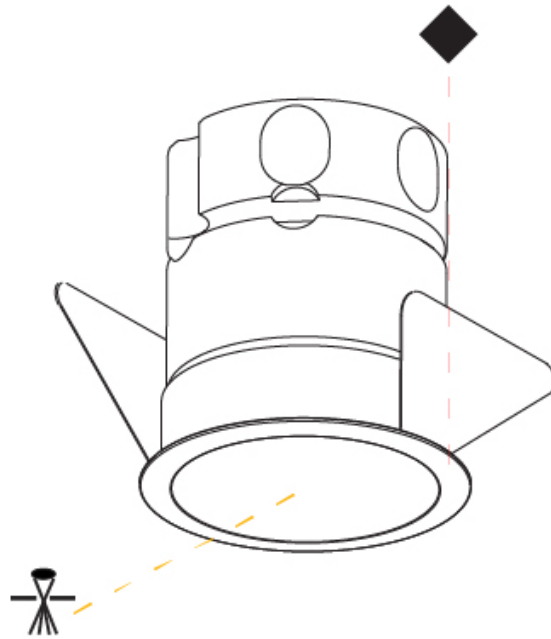

INVADER STANDARD RECESSED

A37952-

PROJECT

TYPE

SPECIFIER

QUANTITY

DATE

A