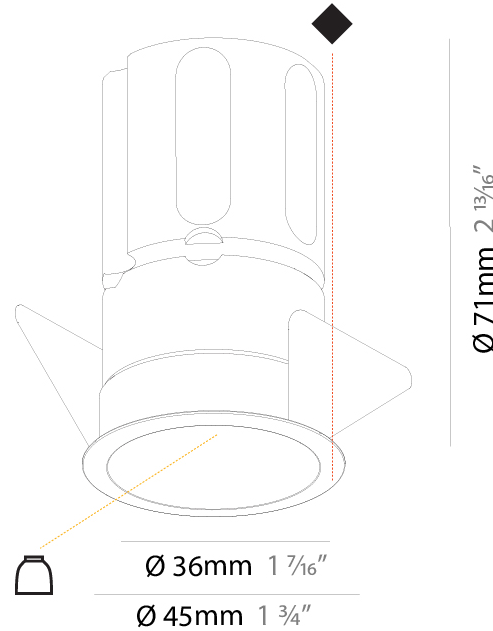

GENERAL

Series: Invader Standard
Brand: Prolicht
Division: Architectural
Mounting Type: Recessed
Mounting Location: Ceiling
Subcategory: Downlight

PHYSICAL

Shape: Round
Diameter (mm): 45
Diameter (in): 1 3/4
Height (mm): 71
Height (in): 2 13/16
Ceiling Thickness (mm): 10 / 12.5 / 15
Ceiling Thickness (in): 3/8 or 1/2 or 9/16
Min. Recessing Depth (mm): 150
Min. Recessing Depth (in): 5 7/8
Light Distribution: Downlight
Weight (kg): 0.102
Weight (lbs): 0.23
Fixture Finish: SSR / BKV / CWI / CRY / HAB / UFT / ITA / RUA / FTG / MYG / LOD / PUS / FRO / FUP / KIA / POP / BLS / SPG / MEY / GOH / GUM / CHC / COM / ABZ / JAG / OBR / MOS / ROR
Fixture Material: Aluminum
Cut-out Measurements: Dia: 41mm / 1 5/8"

ELECTRICAL

Lamp Type: LED (Zhaga Standard)
Input Wattage (W): 7.7
Total Output Wattage (W): 7
Dimming: Non-Dimmable
Driver Included: No
Driver Location: Remote
Driver Type: Constant Current - 120 / 277Vac
Driver Class: Class 2
Input Voltage (V): 120 - 277
Constant Current (MA): 250
Upon Request: 0-10Vdc dimming / Phase dimming 120Vac

LED

Number of LEDs: 1
Color Temperature (°K): 2700 / 3000 / 3500 / 4000
Max. Delivered Lumen (lm): 630 / 650 / 686 / 700
Nominal Lumen (lm): 731 / 762 / 801 / 817
CRI: >90 CRI
Lamp Life (hrs): 50000

OPTICAL

Reflector°: 33 / 47 / 65

RATINGS AND CERTIFICATIONS

Certified By: Certified for North American Standards
IP rating: IP20